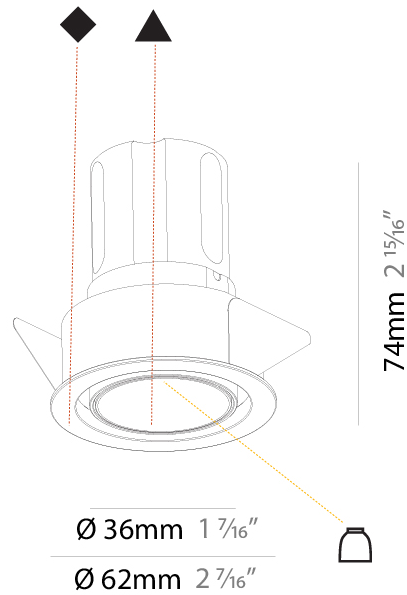

GENERAL

Series: Invader Standard
Subseries: Invader Adjustable
Partner: Prolicht
Division: Architectural
Installation: Recessed
Product Type: Downlight
Mounting Location: Ceiling
Light Distribution: Adjustable

PHYSICAL

Aperture Sizes - Downlights: 1"
Shape: Round
Diameter (mm): 62
Diameter (in): 2 7/16
Height (mm): 74
Height (in): 2 15/16
Min. Recessing Depth (mm): 150
Min. Recessing Depth (in): 5 7/8
Weight (kg): 0.138
Weight (lbs): 0.304
Fixture Finish: SSR / BKV / CWI / CRY / HAB / UFT / ITA / RUA / FTG / MYG / LOD / PUS / FRO / FUP / KIA / POP / BLS / SPG / MEY / GOH / CHC / COM / ABZ / JAG / OBR / MOS / ROR
Fixture Material: Aluminum
Cut-out Measurements: 57mm / 2 1/4"

ELECTRICAL

Lamp Type: LED (Zhaga Standard)
Input Wattage (W): 6.8
Total Output Wattage (W): 6.2
Dimming: Tri-Mode (Non-Dimming and Phase Dimming (120Vac only) and 0-10V Dimming)
Driver Included: No
Driver Location: Remote
Driver Type: Constant Current - 120 / 277Vac
Input Voltage (V): 120 - 277
Constant Current (MA): 250

LED

Number of LEDs: 1
Color Temperature (°K): 2700 / 3000 / 3500 / 4000
Max. Delivered Lumen (lm): 605 / 633 / 660 / 669
CRI: >90 CRI
Lamp Life (hrs): 50000

OPTICAL

Reflector°: 40 / 50
Adjustability: Rotational 180°; Tilt 30°

RATINGS AND CERTIFICATIONS

Certified By: Certified for North American Standards
IP rating: IP20

	150mm 5 7/8"	57mm 2 1/4"	10 - 15mm 3/8" - 9/16"	180°	± 15°	

A