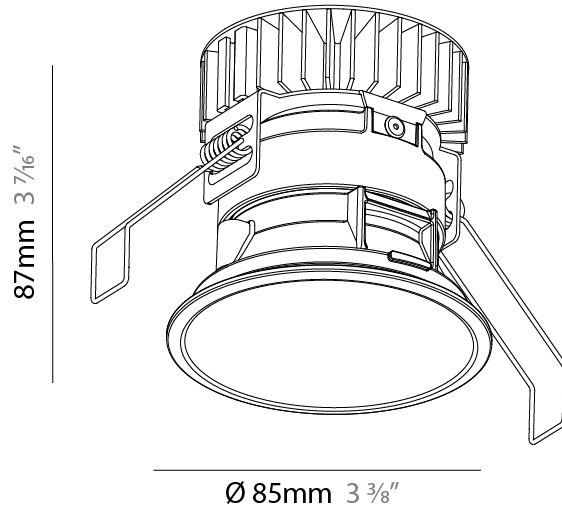

GENERAL

Series: Invader Standard
Partner: Prolicht
Division: Architectural
Installation: Recessed
Product Type: Downlight
Mounting Location: Ceiling
Light Distribution: Downlight

PHYSICAL

Aperture Sizes - Downlights: 3"
Shape: Round
Diameter (mm): 85
Diameter (in): 3 3/8"
Height (mm): 87
Height (in): 3 7/16"
Ceiling Thickness (mm): 10 / 12.5 / 15
Ceiling Thickness (in): 3/8 or 1/2 or 9/16
Min. Recessing Depth (mm): 90
Weight (kg): 0.233
Weight (lbs): 0.51
Fixture Material: Aluminum Die Cast
Cut-out Measurements: Dia: 80mm 3 1/8"

ELECTRICAL

Lamp Type: LED (Zhaga Standard)
Input Wattage (W): 9.9
Total Output Wattage (W): 9
Dimming: Tri-Mode (Non-Dimming and Phase Dimming (120Vac only) and 0-10V Dimming)
Driver Included: No
Driver Location: Recessed Housing
Driver Type: Constant Current - Universal
Housing: See components
Input Voltage (V): 120 - 277
Constant Current (MA): 250

LED

Number of LEDs: 1
Color Temperature (°K): 2700 / 3000 / 3500 / 4000
Max. Delivered Lumen (lm): 650 / 680 / 715 / 730
Nominal Lumen (lm): 960 / 995 / 1046 / 1067
CRI: >90 CRI
Lamp Life (hrs): 50000

OPTICAL

Reflector°: 20 / 40 / 60

RATINGS AND CERTIFICATIONS

Certified By: Certified for North American Standards
IP rating: IP20