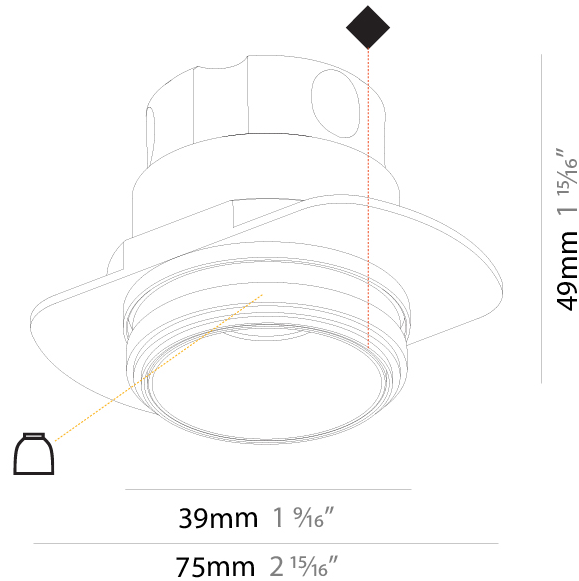

Series: Invader Standard
Partner: Prolicht
Division: Architectural
Installation: Trimless
Product Type: Downlight
Mounting Location: Ceiling
Light Distribution: Downlight

PHYSICAL

Aperture Sizes - Downlights: 1"
Shape: Round
Diameter (mm): 39
Diameter (in): 1 ⁹/₁₆
Height (mm): 49
Height (in): 1 ¹⁵/₁₆
Ceiling Thickness (mm): 10 / 12.5 / 15 / 25
Ceiling Thickness (in): 3/8 or 1/2 or 9/16
Min. Recessing Depth (mm): 65
Min. Recessing Depth (in): 2 ⁵/₈
Weight (kg): 0.106
Weight (lbs): 0.23
Fixture Finish: SSR / BKV / CWI / CRY / HAB / UFT / ITA / RUA / FTG / MYG / LOD / PUS / FRO / FUP / KIA / POP / BLS / SPG / MEY / GOH / CHC / COM / ABZ / JAG / OBR / MOS / ROR
Fixture Material: Aluminum
Cut-out Measurements: 45mm / 1 3/4"
Upon Request: Unique Sizes Unique Ceiling Thickness

ELECTRICAL

Lamp Type: LED (Zhaga Standard)
Input Wattage (W): 2.2
Total Output Wattage (W): 2
Dimming: 0-10V Dimming / Phase Dimming (120Vac Only)
Driver Included: No
Driver Location: Remote
Driver Type: Constant Current - 120 / 277Vac
Input Voltage (V): 120 - 277
Constant Current (MA): 700

LED

Number of LEDs: 1
Color Temperature (°K): 2700 / 3000 / 3500 / 4000
Max. Delivered Lumen (lm): 160 / 170 / 176 / 180
CRI: >90 CRI
Lamp Life (hrs): 50000
Upon Request: RGB-W Tunable White Special Color Temperature

OPTICAL

Reflector°: 12 / 20 / 35
Upon Request: Special Beam Angles

RATINGS AND CERTIFICATIONS

Certified By: Certified for North American Standards
IP rating: IP20