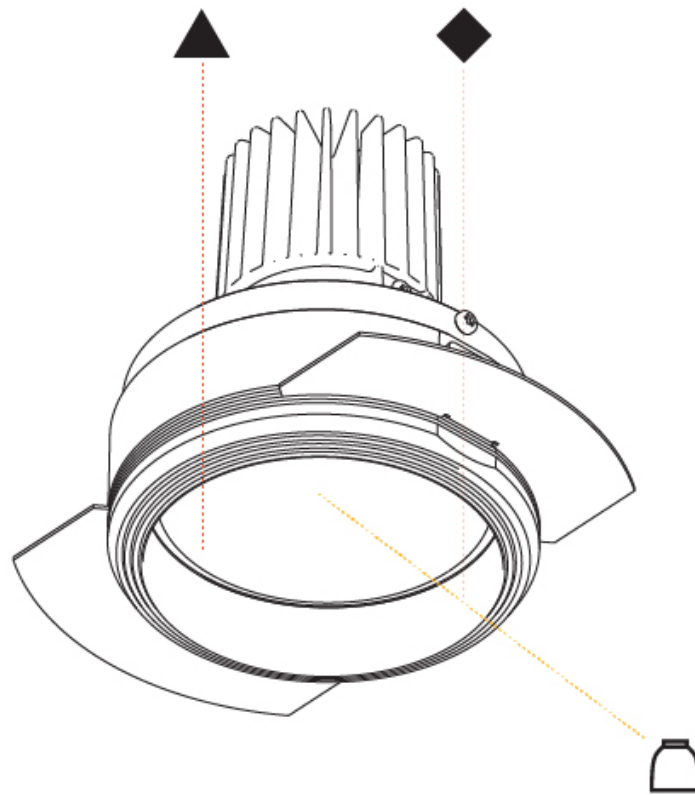

INVADER ADJUSTABLE TRIMLESS

A35525-

PROJECT	_____
TYPE	_____
SPECIFIER	_____
QUANTITY	_____
DATE	_____