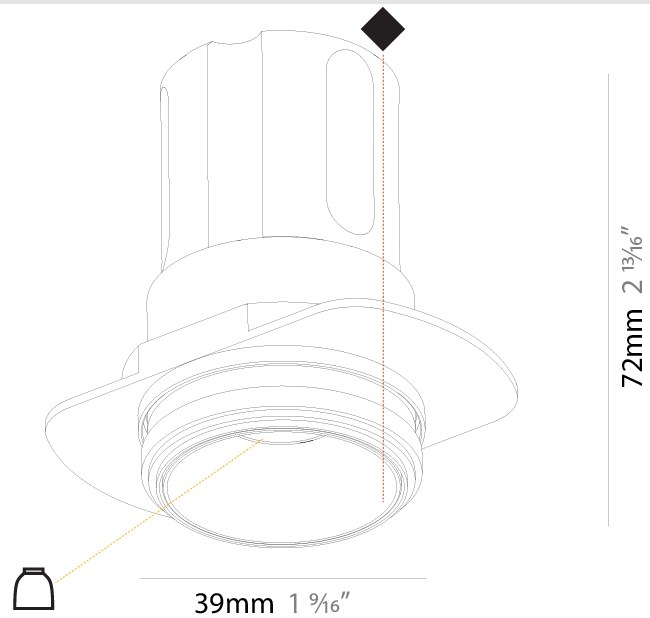

PHYSICAL

Aperture Sizes - Downlights: 1"
Shape: Round
Diameter (mm): 39
Diameter (in): 1 9/16
Height (mm): 72
Height (in): 2 13/16
Ceiling Thickness (mm): 10 / 12 / 15
Ceiling Thickness (in): 3/8 or 1/2 or 9/16
Min. Recessing Depth (mm): 150
Min. Recessing Depth (in): 5 7/8
Weight (kg): 0.129
Weight (lbs): 0.28
Fixture Finish: SSR / BKV / CWI / CRY / HAB / UFT / ITA / RUA / FTG / MYG / LOD / PUS / FRO / FUP / KIA / POP / BLS / SPG / MEY / GOH / CHC / COM / ABZ / JAG / OBR / MOS / ROR
Fixture Material: Aluminum
Cut-out Measurements: 45mm / 1 3/4"
Upon Request: Unique Sizes Unique Ceiling Thickness

ELECTRICAL

Lamp Type: LED (Zhaga Standard)
Input Wattage (W): 7.7
Total Output Wattage (W): 6.8
Dimming: Tri-Mode (Non-Dimming and Phase Dimming (120Vac only) and 0-10V Dimming)
Driver Included: No
Driver Location: Remote
Driver Type: Constant Current - 120 / 277Vac
Input Voltage (V): 120 - 277
Constant Current (MA): 250

LED

Number of LEDs: 1
Color Temperature (°K): 2700 / 3000 / 3500 / 4000
Max. Delivered Lumen (lm): 660 / 690 / 725 / 740
Nominal Lumen (lm): 734 / 762 / 801 / 817
CRI: >90 CRI
Lamp Life (hrs): 50000
Upon Request: RGB-W Tunable White Special Color Temperature

OPTICAL

Reflector: 33 / 47 / 65
Upon Request: Special Beam Angles

RATINGS AND CERTIFICATIONS

Certified By: Certified for North American Standards
IP rating: IP20

39mm 1 9/16"
72mm 2 13/16"