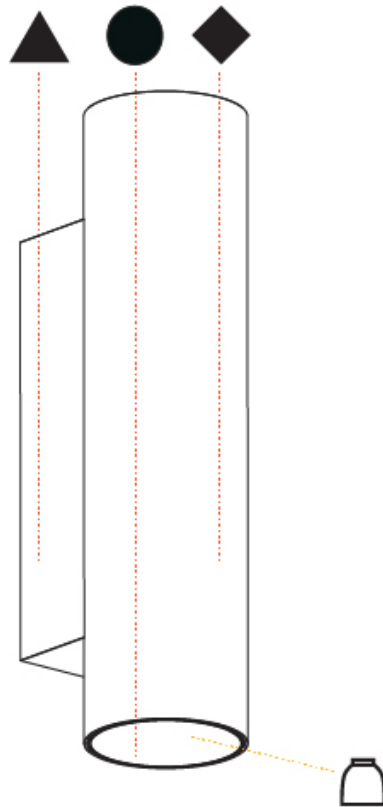

INVADER STANDARD SURFACE

A3C143-

PROJECT _____

TYPE _____

SPECIFIER _____

QUANTITY _____

DATE _____

A