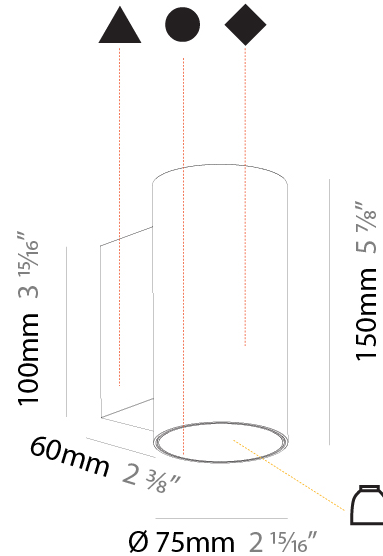

GENERAL

Series: Invader Standard
Subseries: Invader Short
Partner: Prolicht
Division: Architectural
Installation: Surface
Product Type: Wall Surface
Mounting Location: Wall
Light Distribution: Downlight

PHYSICAL

Shape: Cylinder
Diameter (mm): 75
Diameter (in): 2 ¹⁵/₁₆
Height (mm): 150
Depth (mm): 115
Height (in): 5 ⁷/₈
Depth (in): 4 ¹/₂
Weight (kg): 0.753
Weight (lbs): 1.66
Fixture Finish: SSR / BKV / CWI / CRY / HAB / UFT / ITA / RUA / FTG / MYG / LOD / PUS / FRO / FUP / KIA / POP / BLS / SPG / MEY / GOH / CHC / COM / ABZ / JAG / OBR / MOS / ROR
Fixture Material: Aluminum

ELECTRICAL

Lamp Type: LED (Zhaga Standard)
Input Wattage (W): 7.7
Total Output Wattage (W): 7
Dimming: Non-Dimmable
Driver Included: Yes
Driver Location: Integrated
Driver Type: Constant Current
Driver Class: Class 2
Input Voltage (V): 120
Constant Current (MA): 350
Upon Request: (Not included - see components) Remote: 0-10Vdc dimming / Phase dimming @120Vac only / Non-dimming 120/277Vac

LED

Number of LEDs: 1
Color Temperature (°K): 2700 / 3000 / 3500 / 4000
Max. Delivered Lumen (lm): 390 / 400 / 421 / 430
CRI: >90 CRI
Lamp Life (hrs): 50000

OPTICAL

Reflector: 20 / 40 / 60

RATINGS AND CERTIFICATIONS

Certified By: Certified for North American Standards
IP rating: IP20