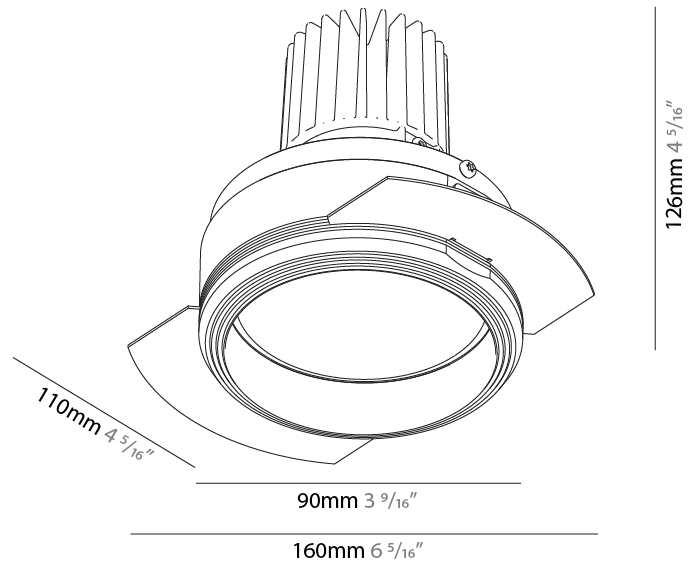

PHYSICAL

Aperture Sizes - Downlights: 3"
Shape: Round
Diameter (mm): 90
Diameter (in): 3 9/16
Height (mm): 126
Height (in): 4 5/16
Ceiling Thickness (mm): 10 / 12.5 / 15
Ceiling Thickness (in): 3/8 or 1/2 or 9/16
Min. Recessing Depth (mm): 115
Min. Recessing Depth (in): 4 1/2
Weight (kg): 0.65
Weight (lbs): 1.43
Fixture Finish: SSR / BKV / CWI / CRY / HAB / UFT / ITA / RUA / FTG / MYG / LOD / PUS / FRO / FUP / KIA / POP / BLS / SPG / MEY / GOH / CHC / COM / ABZ / JAG / OBR / MOS / ROR
Fixture Material: Aluminum
Cut-out Measurements: 115mm / 4 1/2"
Upon Request: Unique Sizes Unique Ceiling Thickness

ELECTRICAL

Lamp Type: LED (Zhaga Standard)
Input Wattage (W): 16.5
Total Output Wattage (W): 14.7
Dimming: Dali Dimming
Driver Included: No
Driver Location: Recessed Housing
Driver Type: Constant Current - 120Vac
Driver Class: Class 2
Housing: See components
Input Voltage (V): 120
Constant Current (MA): 350

LED

Number of LEDs: 1
Color Temperature (°K): Warm Dim
Max. Delivered Lumen (lm): 770
CRI: >90 CRI
Lamp Life (hrs): 50000
Upon Request: RGB-W Tunable White Special Color Temperature Special LED

OPTICAL

Reflector: 20 / 40 / 60
Adjustability: Rotational 180°; Tilt 30°

RATINGS AND CERTIFICATIONS

Certified By: Certified for North American Standards
IP rating: IP20