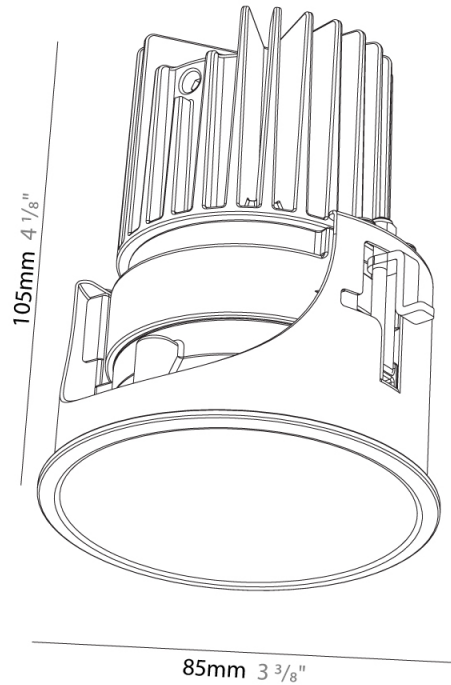

GENERAL

Series: Invader Standard
Partner: Prolicht
Division: Architectural
Installation: Recessed
Product Type: Downlight
Mounting Location: Ceiling
Light Distribution: Downlight

PHYSICAL

Aperture Sizes - Downlights: 3"
Shape: Round
Diameter (mm): 85
Diameter (in): 3 3/8
Height (mm): 105
Height (in): 4 1/8
Ceiling Thickness (mm): 5 - 30
Ceiling Thickness (in): 1/16 - 1 3/16
Min. Recessing Depth (mm): 110
Min. Recessing Depth (in): 4 5/16
Weight (kg): 0.319
Weight (lbs): 0.7
Fixture Finish: SSR / BKV / CWI / CRY / HAB / UFT / ITA / RUA / FTG / MYG / LOD / PUS / FRO / FUP / KIA / POP / BLS / SPG / MEY / GOH / CHC / COM / ABZ / JAG / OBR / MOS / ROR
Fixture Material: Aluminum Die Cast
Cut-out Measurements: D = 80mm / 3 1/8"

ELECTRICAL

Lamp Type: LED (Zhaga Standard)
Total Output Wattage (W): 15
Dimming: Dali Dimming
Driver Included: No
Driver Location: Recessed Housing
Housing: See components
Input Voltage (V): 120
Constant Current (MA): 350

LED

Number of LEDs: 1
Color Temperature (°K): Warm Dim
Max. Delivered Lumen (lm): 760
Nominal Lumen (lm): 1140
CRI: >90 CRI
Lamp Life (hrs): 50000

OPTICAL

Reflector: 20 / 40 / 60

RATINGS AND CERTIFICATIONS

Certified By: Certified for North American Standards
IP rating: IP20