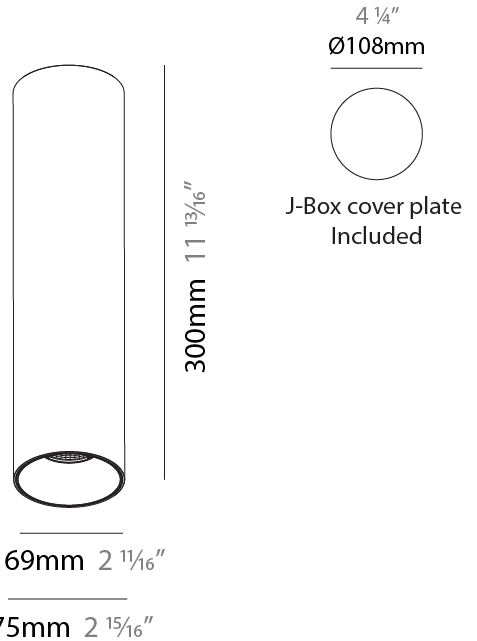

A3C142-

base number   Finishes (Diamond)   Finishes (Triangle)   Reflector Options

1. To build a product code in our configurator select the specify button on the base model # product page
2. To build a manual product code on this datasheet choose from the options listed below in blue font and add the suffix to the base model #

GENERAL

Series: Invader Standard
Subseries: Invader On Round
Partner: Prolicht
Division: Architectural
Installation: Surface
Product Type: Ceiling Surface
Mounting Location: Ceiling
Light Distribution: Downlight

PHYSICAL

Aperture Sizes - Downlights: 2"
Shape: Cylinder
Diameter (mm): 75
Diameter (in): 2 15/16
Height (mm): 300
Height (in): 11 13/16
Weight (kg): 1.033
Weight (lbs): 2.27

Fixture Finish: SSR / BKV / CWI / CRY / HAB / UFT / ITA / RUA / FTG / MYG / LOD / PUS / FRO / FUP / KIA / POP / BLS / SPG / MEY / GOH / CHC / COM / ABZ / JAG / OBR / MOS / ROR

Fixture Material: Aluminum

ELECTRICAL

Lamp Type: LED (Zhaga Standard)
Input Wattage (W): 16.5
Total Output Wattage (W): 15
Dimming: Dali Dimming
Driver Included: Yes
Driver Location: Remote
Driver Type: Constant Current - 120Vac
Input Voltage (V): 120
Constant Current (MA): 350

LED

Number of LEDs: 1
Color Temperature (°K): Warm Dim
Max. Delivered Lumen (lm): 760
CRI: >90 CRI
Lamp Life (hrs): 50000

OPTICAL

Reflector: 20 / 40 / 60

RATINGS AND CERTIFICATIONS

Certified By: Certified for North American Standards
IP rating: IP20

PROJECT
TYPE
SPECIFIER
QUANTITY
DATE