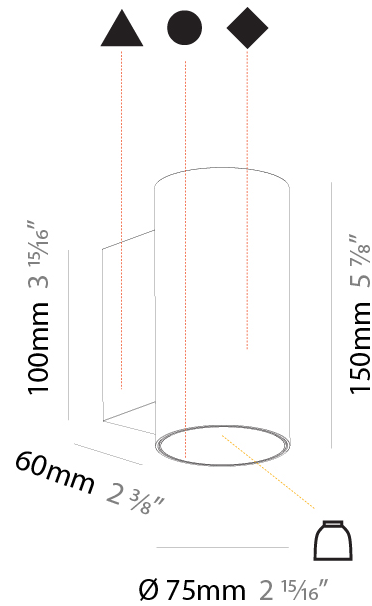

GENERAL

Series: Invader Standard
Subseries: Invader Short
Partner: Prolicht
Division: Architectural
Installation: Surface
Product Type: Wall Surface
Mounting Location: Wall
Light Distribution: Direct / Indirect

PHYSICAL

Shape: Cylinder
Diameter (mm): 75
Diameter (in): 2 ¹⁵/₁₆
Height (mm): 150
Depth (mm): 115
Height (in): 5 ⁷/₈
Depth (in): 4 ¹/₂
Weight (kg): 0.87
Weight (lbs): 1.92
Fixture Finish: SSR / BKV / CWI / CRY / HAB / UFT / ITA / RUA / FTG / MYG / LOD / PUS / FRO / FUP / KIA / POP / BLS / SPG / MEY / GOH / CHC / COM / ABZ / JAG / OBR / MOS / ROR
Fixture Material: Aluminum

ELECTRICAL

Lamp Type: LED (Zhaga Standard)
Input Wattage (W): 14.3
Total Output Wattage (W): 13
Dimming: Non-Dimmable
Driver Included: Yes
Driver Location: Integrated
Driver Type: Constant Current
Driver Class: Class 2
Input Voltage (V): 120
Constant Current (MA): 350
Upon Request: (Not included - see components) Remote: 0-10Vdc dimming / Phase dimming @120Vac only / Non-dimming 120/277Vac

LED

Number of LEDs: 2
Color Temperature (°K): 2700 / 3000 / 3500 / 4000
Max. Delivered Lumen (lm): 1100 / 1140 / 1186 / 1210
CRI: >90 CRI
Lamp Life (hrs): 50000

OPTICAL

Reflector: Spot / Medium / Wide Flood

RATINGS AND CERTIFICATIONS

Certified By: Certified for North American Standards
IP rating: IP20