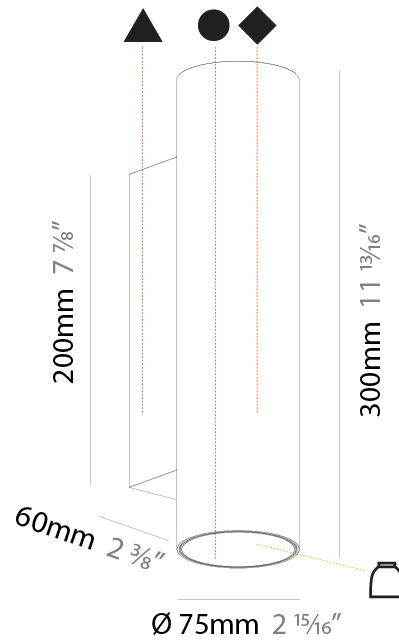

INVADER STANDARD SURFACE

A3C143-

base number	Color Temperature	Finishes (Diamond)	Finishes (Triangle)	Finishes (Circle)	Reflector Options

1. To build a product code in our configurator select the specify button on the base model # product page
2. To build a manual product code on this datasheet choose from the options listed below in blue font and add the suffix to the base model #

GENERAL

Series: Invader Standard
Subseries: Invader Standard
Partner: Prolicht
Division: Architectural
Installation: Surface
Product Type: Wall Surface
Mounting Location: Wall
Light Distribution: Downlight

PHYSICAL

Shape: Cylinder
Diameter (mm): 75
Diameter (in): 2 ¹⁵/₁₆
Height (mm): 300
Height (in): 11 ¹³/₁₆
Extension (mm): 40
Extension (in): 1 ⁹/₁₆
Weight (kg): 1.318
Weight (lbs): 2.9
Fixture Finish: SSR / BKV / CWI / CRY / HAB / UFT / ITA / RUA / FTG / MYG / LOD / PUS / FRO / FUP / KIA / POP / BLS / SPG / MEY / GOH / CHC / COM / ABZ / JAG / OBR / MOS / ROR
Fixture Material: Aluminum

ELECTRICAL

Lamp Type: LED (Zhaga Standard)
Input Wattage (W): 16.5
Total Output Wattage (W): 15
Dimming: Dali Dimming
Driver Included: Yes
Driver Location: Remote
Driver Type: Constant Current - 120Vac
Input Voltage (V): 120
Constant Current (MA): 350

LED

Number of LEDs: 1
Max. Delivered Lumen (lm): 760
CRI: >90 CRI
Lamp Life (hrs): 50000

OPTICAL

Reflector°: 20 / 40 / 60

RATINGS AND CERTIFICATIONS

Certified By: Certified for North American Standards
IP rating: IP20