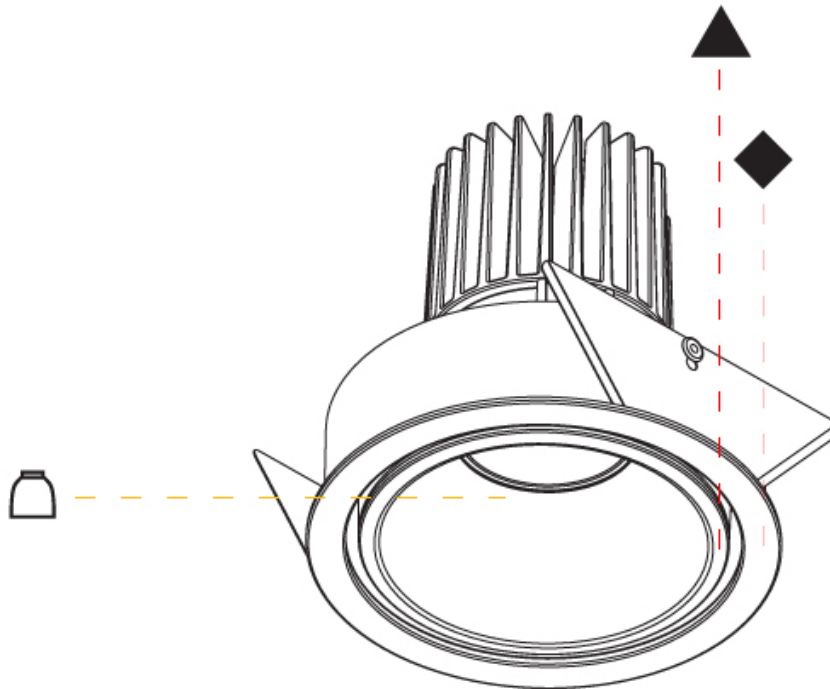

INVADER ADJUSTABLE RECESSED

A35601-

PROJECT _____

TYPE _____

SPECIFIER _____

QUANTITY _____

DATE _____

A