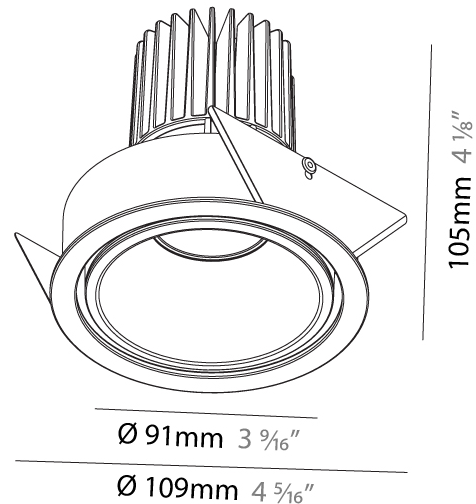

### PHYSICAL

Aperture Sizes - Downlights: 3"  
 Shape: Round  
 Diameter (mm): 85  
 Diameter (in): 3 3/8  
 Height (mm): 105  
 Height (in): 4 1/8  
 Ceiling Thickness (mm): 5 - 30  
 Ceiling Thickness (in): 1/16 - 1 3/16  
 Min. Recessing Depth (mm): 110  
 Min. Recessing Depth (in): 4 5/16  
 Weight (kg): 0.319  
 Weight (lbs): 0.7  
 Fixture Finish: SSR / BKV / CWI / CRY / HAB / UFT / ITA / RUA / FTG / MYG / LOD / PUS / FRO / FUP / KIA / POP / BLS / SPG / MEY / GOH / CHC / COM / ABZ / JAG / OBR / MOS / ROR  
 Fixture Material: Aluminum Die Cast  
 Cut-out Measurements: D = 80mm / 3 1/8"

#### PHYSICAL

Aperture Sizes - Downlights: 2"  
 Shape: Round  
 Diameter (mm): 109  
 Diameter (in): 4 5/16  
 Height (mm): 105  
 Height (in): 4 1/8  
 Min. Recessing Depth (mm): 120  
 Min. Recessing Depth (in): 4 3/4  
 Weight (kg): 0.434  
 Weight (lbs): 0.96  
 Fixture Finish: SSR / BKV / CWI / CRY / HAB / UFT / ITA / RUA / FTG / MYG / LOD / PUS / FRO / FUP / KIA / POP / BLS / SPG / MEY / GOH / CHC / COM / ABZ / JAG / OBR / MOS / ROR  
 Fixture Material: Aluminum  
 Cut-out Measurements: 104mm / 4 1/8"

#### OPTICAL

Reflector: 20 / 40 / 60  
 Adjustability: Rotational 180°; Tilt 30°

#### RATINGS AND CERTIFICATIONS

Certified By: Certified for North American Standards  
 IP rating: IP20

120mm  
4 3/4"

104mm  
4 1/8"

10 - 15mm  
3/8" - 9/16"

180°

± 30°