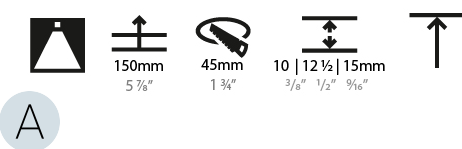

INVADER STANDARD TRIMLESS

A37912-

base number   Color   Finishes   Reflector
Temperature   (Diamond)   Options

1. To build a product code in our configurator select the specify button on the base model # product page
2. To build a manual product code on this datasheet choose from the options listed below in blue font and add the suffix to the base model #

GENERAL

Series: Invader Standard
Partner: Prolicht
Division: Architectural
Installation: Trimless
Product Type: Downlight
Mounting Location: Ceiling
Light Distribution: Downlight

PHYSICAL

Aperture Sizes - Downlights: 1"
Shape: Round
Diameter (mm): 39
Diameter (in): 1 9/16
Height (mm): 72
Height (in): 2 13/16
Ceiling Thickness (mm): 10 / 12 / 15
Ceiling Thickness (in): 3/8 or 1/2 or 9/16
Min. Recessing Depth (mm): 150
Min. Recessing Depth (in): 5 7/8
Weight (kg): 0.129
Weight (lbs): 0.28
Fixture Finish: SSR / BKV / CWI / CRY / HAB / UFT / ITA / RUA / FTG / MYG / LOD / PUS / FRO / FUP / KIA / POP / BLS / SPG / MEY / GOH / CHC / COM / ABZ / JAG / OBR / MOS / ROR
Fixture Material: Aluminum
Cut-out Measurements: 45mm / 1 3/4"
Upon Request: Unique Sizes Unique Ceiling Thickness

ELECTRICAL

Lamp Type: LED (Zhaga Standard)
Input Wattage (W): 7.7
Total Output Wattage (W): 6.8
Dimming: Tri-Mode (Non-Dimming and Phase Dimming (120Vac only) and 0-10V Dimming)
Driver Included: No
Driver Location: Remote
Driver Type: Constant Current - 120 / 277Vac
Input Voltage (V): 120 - 277
Constant Current (MA): 250

LED

Number of LEDs: 1
Color Temperature (°K): 2700 / 3000 / 3500 / 4000
Max. Delivered Lumen (lm): 660 / 690 / 725 / 740
Nominal Lumen (lm): 734 / 762 / 801 / 817
CRI: >90 CRI
Lamp Life (hrs): 50000
Upon Request: RGB-W Tunable White Special Color Temperature

OPTICAL

Reflector: 33 / 47 / 65
Upon Request: Special Beam Angles

RATINGS AND CERTIFICATIONS