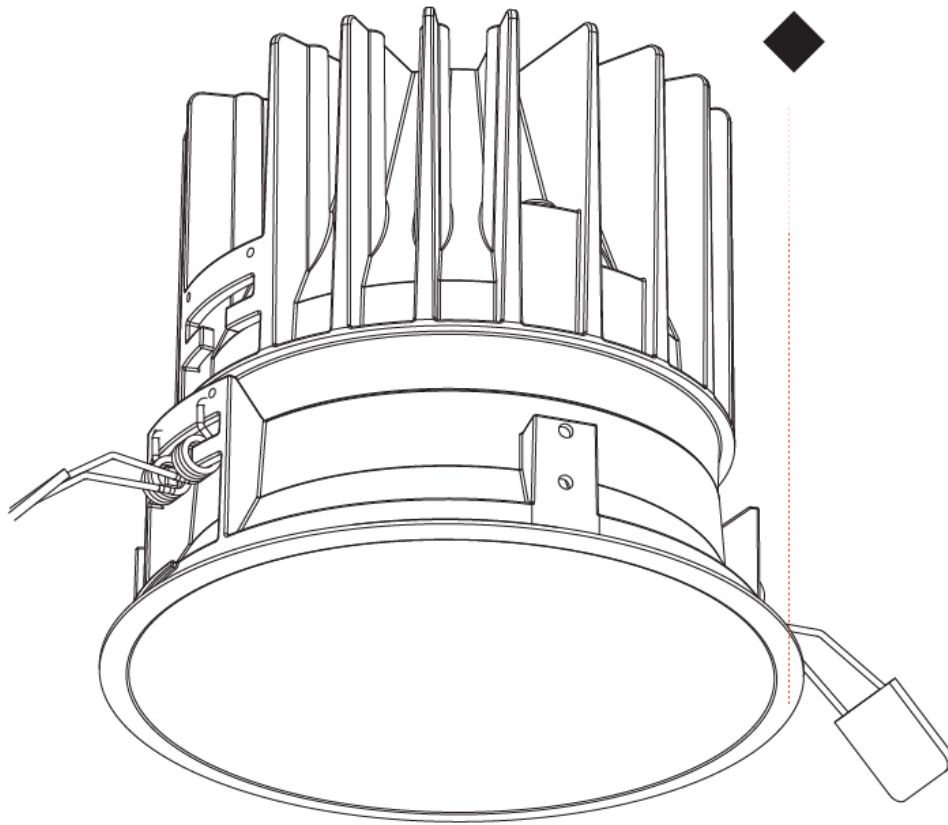

INVADER STANDARD RECESSED

A37946-

PROJECT	_____
TYPE	_____
SPECIFIER	_____
QUANTITY	_____
DATE	_____

A