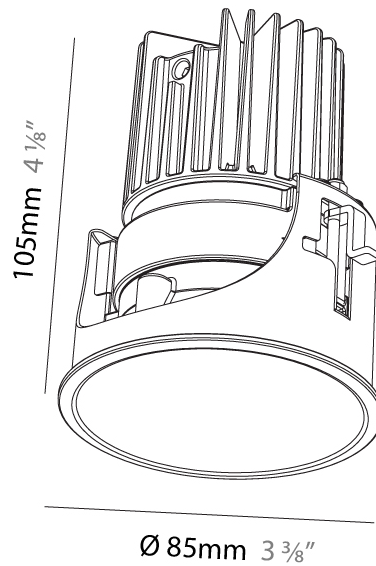

GENERAL

Series: Invader Standard
Subseries: Invader Standard
Partner: Prolicht
Division: Architectural
Installation: Recessed
Product Type: Downlight
Mounting Location: Ceiling
Light Distribution: Downlight

PHYSICAL

Aperture Sizes - Downlights: 3"
Shape: Round
Diameter (mm): 85
Diameter (in): 3 3/8
Height (mm): 105
Height (in): 4 1/8
Ceiling Thickness (mm): 5 - 30
Min. Recessing Depth (mm): 110
Min. Recessing Depth (in): 4 5/16
Weight (kg): 0.322
Weight (lbs): 0.71
Fixture Finish: SSR / BKV / CWI / CRY / HAB / UFT / ITA / RUA / FTG / MYG / LOD / PUS / FRO / FUP / KIA / POP / BLS / SPG / MEY / GOH / CHC / COM / ABZ / JAG / OBR / MOS / ROR
Fixture Material: Aluminum
Cut-out Measurements: Dia: 80mm 3 1/8"

ELECTRICAL

Lamp Type: LED (Zhaga Standard)
Input Wattage (W): 14.3
Total Output Wattage (W): 13
Dimming: Tri-Mode (Non-Dimming and Phase Dimming (120Vac only) and 0-10V Dimming)
Driver Included: No
Driver Location: Recessed Housing
Driver Type: Constant Current - Universal
Housing: See components
Input Voltage (V): 120 - 277
Constant Current (MA): 350

LED

Number of LEDs: 1
Color Temperature (°K): 2700 / 3000 / 3500 / 4000
Max. Delivered Lumen (lm): 870 / 910 / 951 / 970
Nominal Lumen (lm): 1304 / 1352 / 1421 / 1450
CRI: >90 CRI
Lamp Life (hrs): 50000

OPTICAL

Reflector°: 20 / 40 / 60

RATINGS AND CERTIFICATIONS

Certified By: Certified for North American Standards
IP rating: IP20